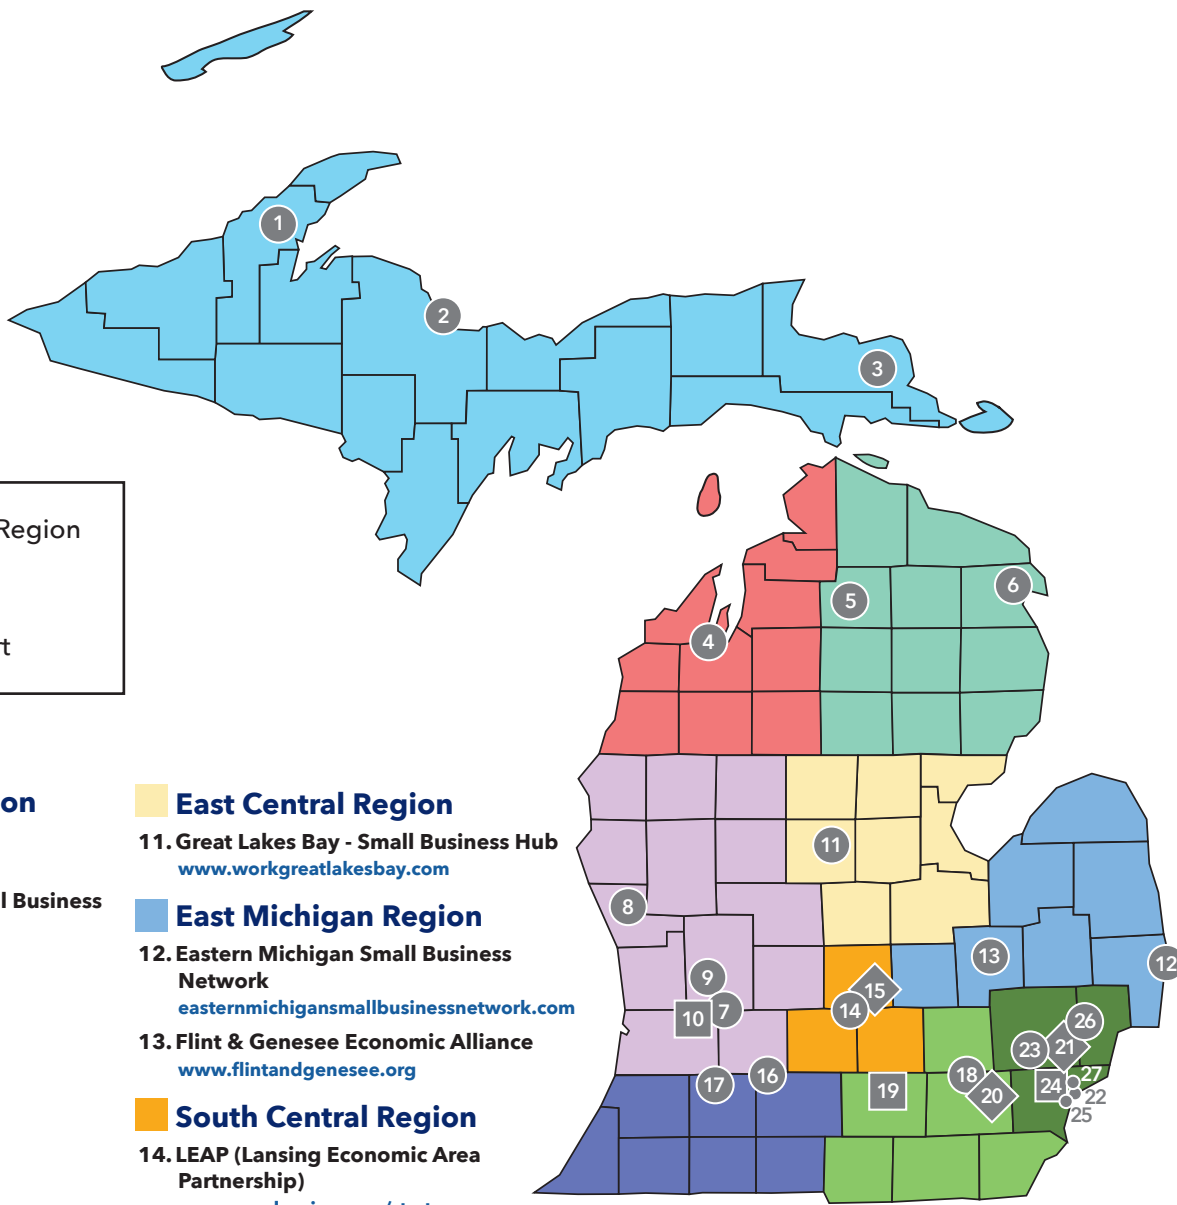

SMALL BUSINESS SUPPORT HUBS

- Supports Prosperity Region
- Statewide Support
- Multi-Region Support

Upper Peninsula Region

1. MTEC Smartzone
  www.mtecsz.com
2. Central Upper Peninsula Small Business Support Hub
  www.marquette.org/thehub
3. Chippewa County Economic Development Corporation
  www.chippewacountyedc.com

Northwest Region

4. 20Fathoms
  www.20fathoms.org

NortheastRegion

5. Otsego County Economic Development Alliance
  www.gaylord-otsego.com
6. Target Alpena Development Corporation
  alpenachamber.com/economic-development

West Michigan Region

7. Grand Rapids Center for Community Transformation
  www.grcct.com
8. Muskegon Innovation Hub
  www.gvsu.edu/mihub
9. Start Garden
  www.startgarden.com
10. West Michigan Hispanic Chamber of Commerce
  www.westmihcc.org

East Central Region

11. Great Lakes Bay - Small Business Hub
  www.workgreatlakesbay.com

East Michigan Region

12. Eastern Michigan Small Business Network
  easternmichigansmallbusinessnetwork.com
13. Flint & Genesee Economic Alliance
  www.flintandgenesee.org

South Central Region

14. LEAP (Lansing Economic Area Partnership)
  www.purelansing.com/startup
15. SBAM Foundation
  www.sbam.org/sbam-foundation

Southwest Michigan Region

16. Battle Creek Unlimited
  <https://bcunlimited.org>
17. Can-Do Kalamazoo
  www.candokalamazoo.org

Southeast Michigan Region

18. Small Business Support Program from Ann Arbor SPARK
  www.Mismallbusiness.org
19. Lean Rocket Lab
  www.leanrocketlab.org/local
20. Michigan Founders Fund
  www.michiganfoundersfund.org

Detroit Metro Region

21. Centrepolis Accelerator at Lawrence Technological University
  www.centrepolisaccelerator.com
22. Detroit Economic Growth Association
  www.DEGC.org
23. Operations School
  www.operationsschool.com
24. ProsperUs Detroit
  www.prosperusdetroit.org
25. Tejara
  www.tejara.org
26. Velocity
  www.mivelocity.com
27. TechTown Detroit
  www.techtowndetroit.org